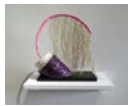

Molly Dilworth

*Comet*, 2017

Paint, paper, wood, styrofoam, sweater, wire, metallic and acrylic thread, 10 x 9 x 4 inches

Main Gallery (clockwise from entrance):

Deric Carner

*Limbs with Chrome Press Down Bar and Egg Sack*, 2018