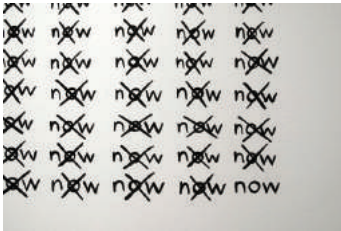

George Spencer
Untitled #1 (red)
2016
Acrylic on canvas 30 x 40"

Esmeralda Kosmatopoulos
Strata of Certainty
2016
Video 1min and 20s GIF, edition of 5 + 2 ap

Shannon Finnegan
I Can / I Can't
2016
Double-sided custom frame and pen 9 x 12"

Shannon Finnegan
Anything Is Good Enough / Nothing Is Good Enough
2016
Double-sided custom frame and pen 9 x 12"

Shannon Finnegan
Just Tell Me What to Do / Don't Tell Me What to Do
2016
Double-sided custom frame and pen 9 x 12"

Juliette Dumas
Ice Painting
2016
Water, screws and set of six photographs

Ahmet Civelek
D.I.Y. Toy Cars
2013

Wood, aluminum, fabric, glass, and toy cars 13 x 13"

Small Room:

Tim Etchells
Red Sky At Night
2010-2016

Balloons, string and paper cut-outs Dimensions vary

Jennifer Grimyser
Change is now
2007-2016

Media acrylic paint on wall Dimensions vary

Staircase:

Kay Rosen
Sisyphus
1991

7 1/2 min video, edition of 100