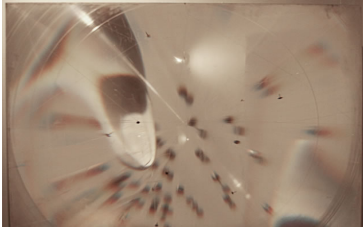

You Will Never Walk Alone Again

Kristine Servia

Reciprocal Lines, 2011
28 c-prints on acetate

Javier Bosques
Plastic Bag, 2011
1.15 minutes loop

USD 600

Javier Bosques

Iris, 2011
3.25 minutes excerpt

USD 1,500

Tamas Veszi

White Balance, 2012
34 second loop

USD 1,250

You Will Never Walk Alone Again

Klimentina Jualeska
Never Getting There, 2010
TV screens (Fresnel lenses)
32"x46"

USD 3,000

Adan Vallecillo
Topografias, 2012
Rubber and wood