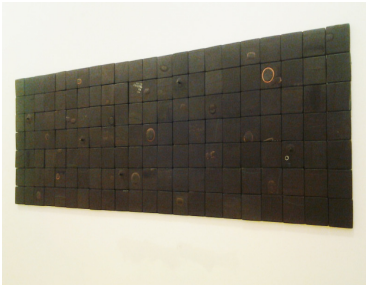

You Will Never Walk Alone Again

Kristine Servia

Reciprocal Lines, 2011
28 c-prints on acetate

Javier Bosques
Plastic Bag, 2011
1.15 minutes loop

USD 600

Javier Bosques

Iris, 2011
3.25 minutes excerpt

USD 1,500

Tamas Veszi

White Balance, 2012
34 second loop

USD 1,250

You Will Never Walk Alone Again

Klimentina Jualeska
Never Getting There, 2010
TV screens (Fresnel lenses)
32"x46"

USD 3,000

Adan Vallecillo
Topografias, 2012
Rubber and wood

98"x39"
USD 7,500

Kristine Servia

Reciprocal Lines, 2011
28 c-prints on acetate

USD 1,100

Javier Bosques
Plastic Bag, 2011
1.15 minutes loop

USD 900