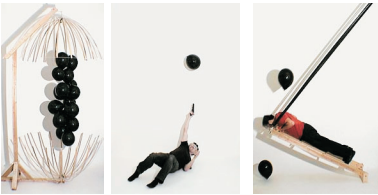

Radiator Gallery

Ariel Efron
Escalator, 2013
video mapping installation

William Lamson
Time Is Like the East River, 2009, 3:37 min HD video
Ed 1/5
\$7500

William Lamson
Actions, 2008
33 episodes 24:17 min HD video
Ed 3/10
\$12000

Reuven Israel

S.B.M.4, 2012

Copper rod MDF and car paint

\$9000

Bill Jacobson

Place (Series) #654, 2012

pigment print on Epson Ultrasmooth paper,
mounted to museum board

AP, courtesy the artist